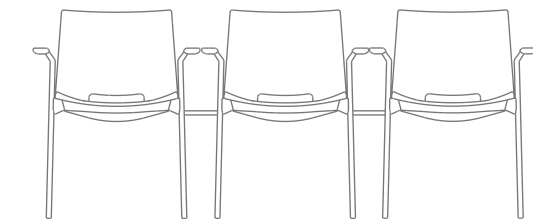

STACKING ARM CHAIR (STACKS 8 HIGH)
GT901-1, GT903-1, GT905-1, GT907-1, GT909-1