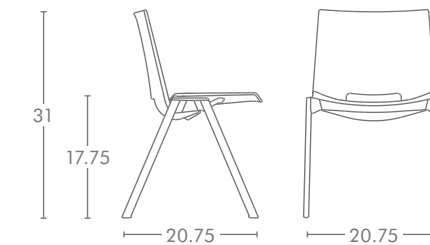

STACKING SIDE CHAIR (STACKS 8 HIGH)
GT901, GT903, GT905, GT907, GT909

Extruded aluminium legs with powdercoat finish
Standard with glides, casters optional

Frame Finishes:
White CP020S
Matte Black CP001MS
Silvertone E-2