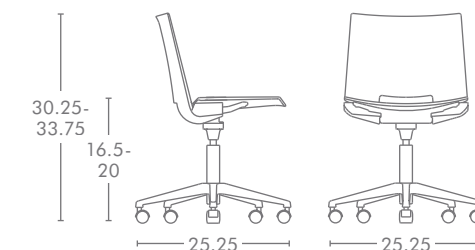

Frame Finishes:
White CP020S
Matte Black CP001MS
Silvertone E-2

STACKING ARM CHAIR (STACKS 8 HIGH)
GT901-1, GT903-1, GT905-1, GT907-1, GT909-1

NESTING SIDE CHAIR
GT911, GT913, GT915, GT917, GT919

NESTING ARM CHAIR
GT911-1, GT913-1, GT915-1, GT917-1, GT919-1

Extruded aluminium legs with powdercoat finish
Standard with casters

Seat tips up for nesting storage
Frame Finishes:
White CP020S
Matte Black CP001MS
Silvertone E-2

SWIVEL SIDE CHAIR
GT921, GT923, GT925, GT927, GT929