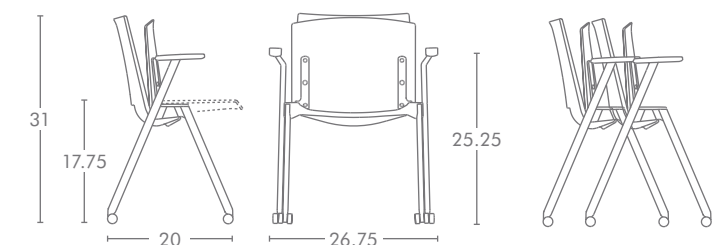

Frame Finishes:
White CP020S
Matte Black CP001MS
Silvertone E-2

STACKING ARM CHAIR (STACKS 8 HIGH)
GT901-1, GT903-1, GT905-1, GT907-1, GT909-1

NESTING SIDE CHAIR
GT911, GT913, GT915, GT917, GT919

NESTING ARM CHAIR
GT911-1, GT913-1, GT915-1, GT917-1, GT919-1

Extruded aluminium legs with powdercoat finish
Standard with casters

Seat tips up for nesting storage
Frame Finishes:
White CP020S
Matte Black CP001MS
Silvertone E-2

SWIVEL SIDE CHAIR
GT921, GT923, GT925, GT927, GT929