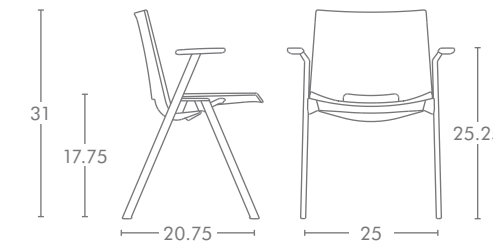

STACKING ARM CHAIR (STACKS 8 HIGH)
GT901-1, GT903-1, GT905-1, GT907-1, GT909-1