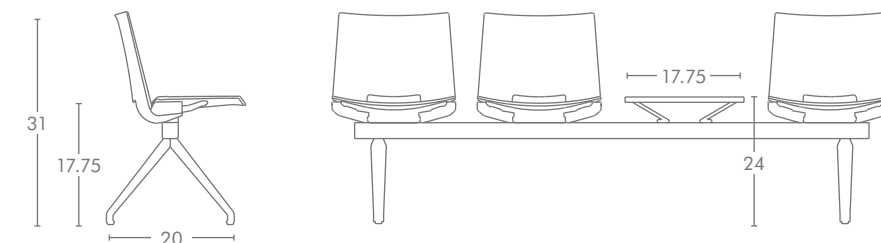

BEAM MOUNTED

Extruded aluminium legs with powdercoat finish

Black adjustable polypropylene glides

Frame Finishes:
White CP020S
Matte Black CP001MS
Silvertone E-2

Fitted with two, three, four seats, or three seats with optional table
Optional arms available

On the cover: GT907 Volant Stacking Side Chairs Wood Seats and Backs

© 2010 Commercial Furniture Group, Inc. QPC 10.0 5/10

800-873-3252 | falconproducts.com

800-873-3252 | falconproducts.com