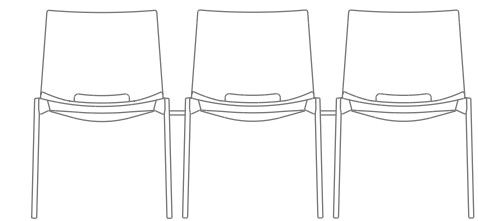

GT919 Volant Nesting Side Chair
Single Color Plastic White Seat and Back

GT901 Volant Stacking Side Chairs
Upholstered Seats and Backs with Ganging Devices

Designed by Lucci e Orlandini

800-873-3252 | falconproducts.com

Four Position Beam Unit with Table
Single Color Plastic Back and Upholstered Seat

FEATURES & OPTIONS

Standard Black Nylon Arm Caps

Detachable, foldaway Writing Tablet with anti-panic movement and integrated black laminate top, 11" x 11.5"

Foldaway Ganging Device available on stacking chairs only

MATERIALS

Curved beech plywood in Natural or Wenge finish

One color or two color seat and back: textured finish interior with gloss finish exterior. Two color seat and back feature white interior.

Variety of upholstery options available

SHELL COLORS

STACKING SIDE CHAIR (STACKS 8 HIGH)
GT901, GT903, GT905, GT907, GT909

Extruded aluminium legs with powdercoat finish
Standard with glides, casters optional