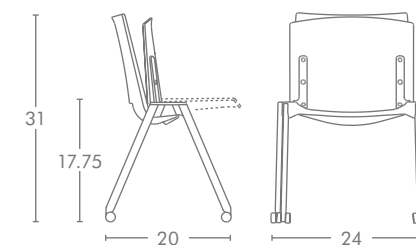

NESTING SIDE CHAIR
GT911, GT913, GT915, GT917, GT919