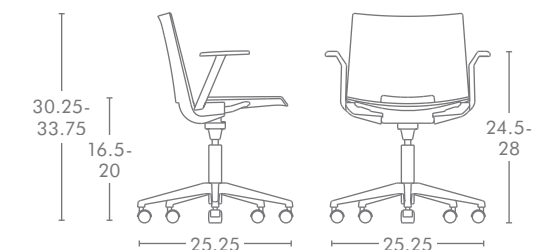

SWIVEL ARM CHAIR
GT921-1, GT923-1, GT925-1, GT927-1, GT929-1

5 star, black nylon swivel base

Casters Standard
Seat fitted with gas lifting system
Optional aluminum base
Optional glides